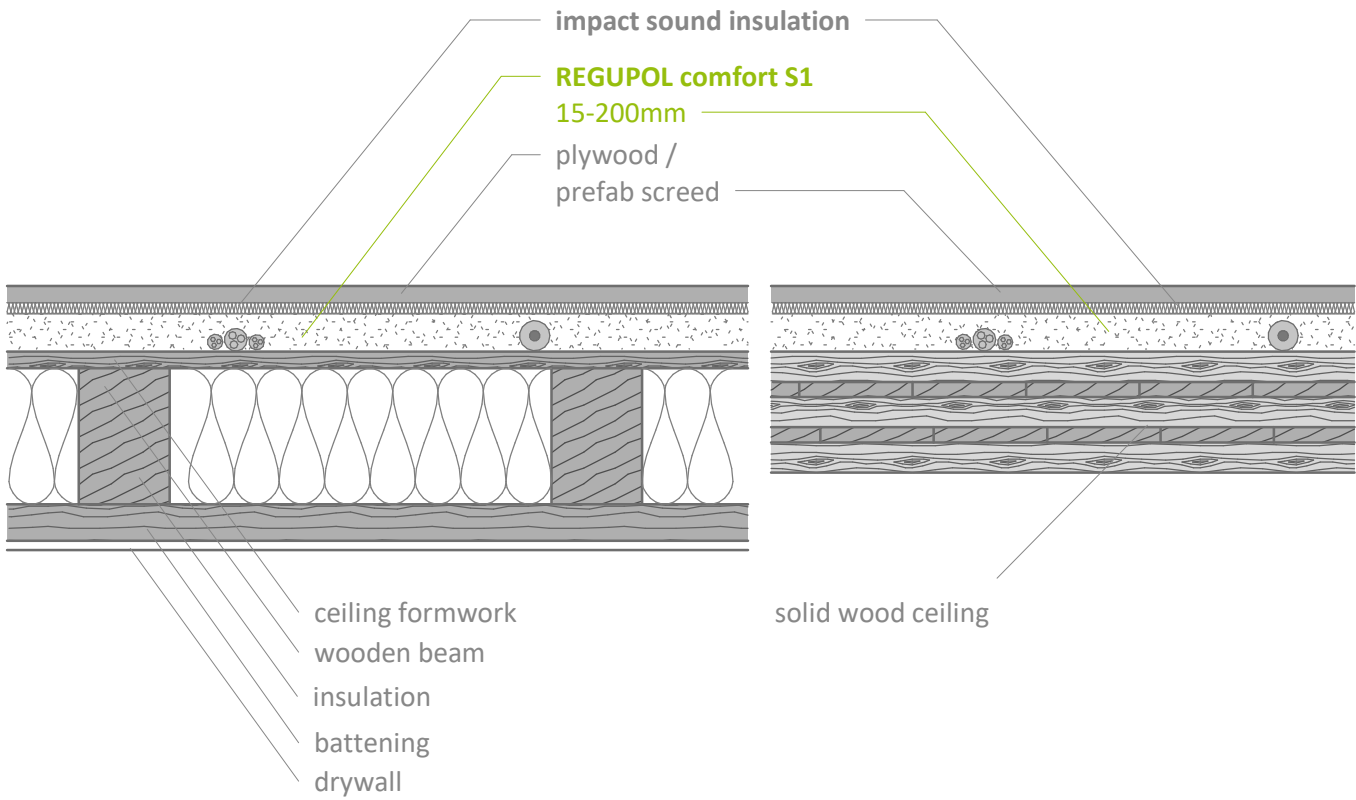

Leveling grit

REGUPOL comfort S1

on wooden ceiling

on wooden beam ceiling

on solid wood ceiling

Contact

REGUPOL BSW GmbH
 Am Hilgenacker 24
 57319 Bad Berleburg
 GERMANY
 www.regupol.com

Notes

Adjacent trades are only shown schematically and in parts. The applicability and other conditions or constraints need to be checked by the customer or user on their own responsibility. The technical data sheets, installation instructions and local conditions need to be considered.