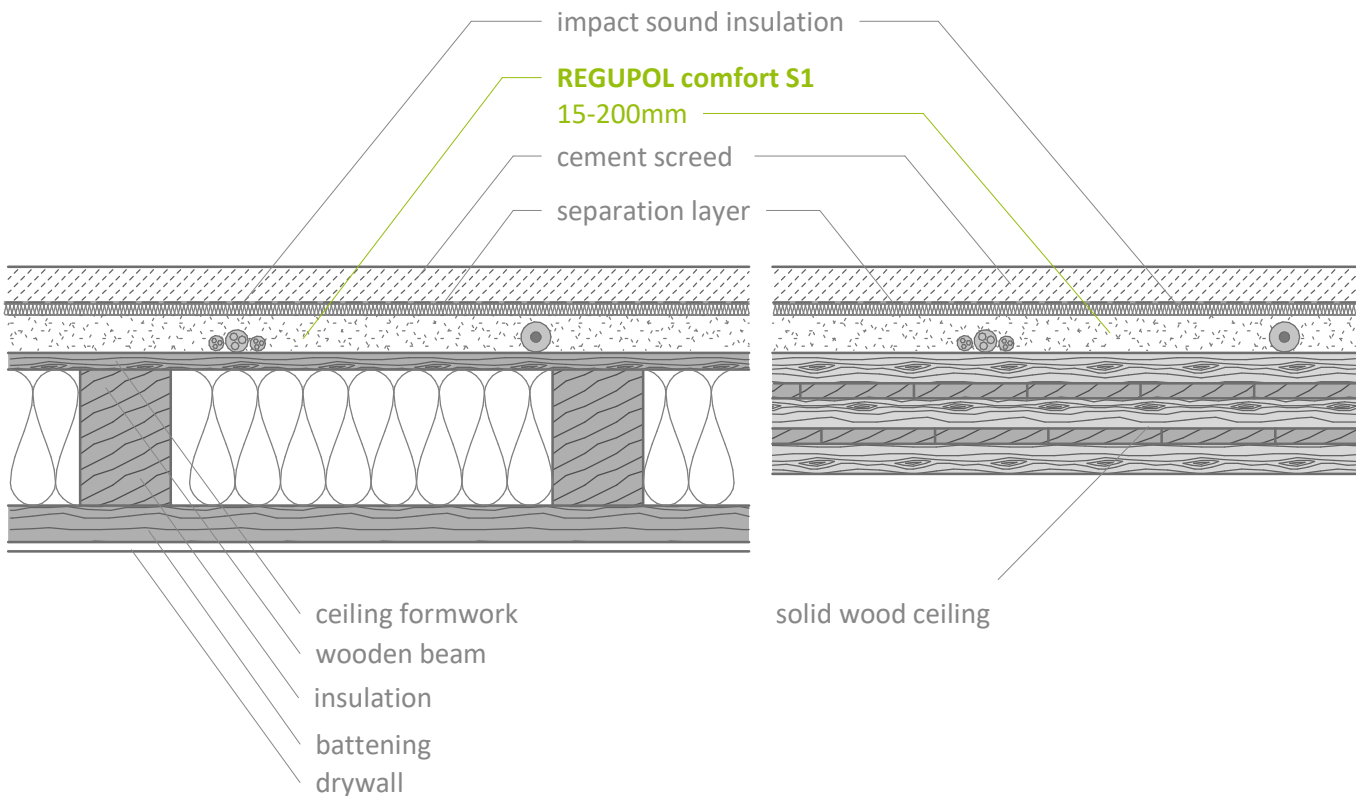

Leveling grit

REGUPOL comfort S1

on wooden ceiling

on wooden beam ceiling

on solid wood ceiling

Contact

REGUPOL BSW GmbH
 Am Hilgenacker 24
 57319 Bad Berleburg
 GERMANY
 www.regupol.com

Notes

Adjacent trades are only shown schematically and in parts. The applicability and other conditions or constraints need to be checked by the customer or user on their own responsibility. The technical data sheets, installation instructions and local conditions need to be considered.

Project:

 Project-No.: ---
 Detail: VSCHW-08-02-EN
 Drawn by: P. Klein, Projektwerk GmbH
 Date: 02.09.2020
 Scale: 1 : 10