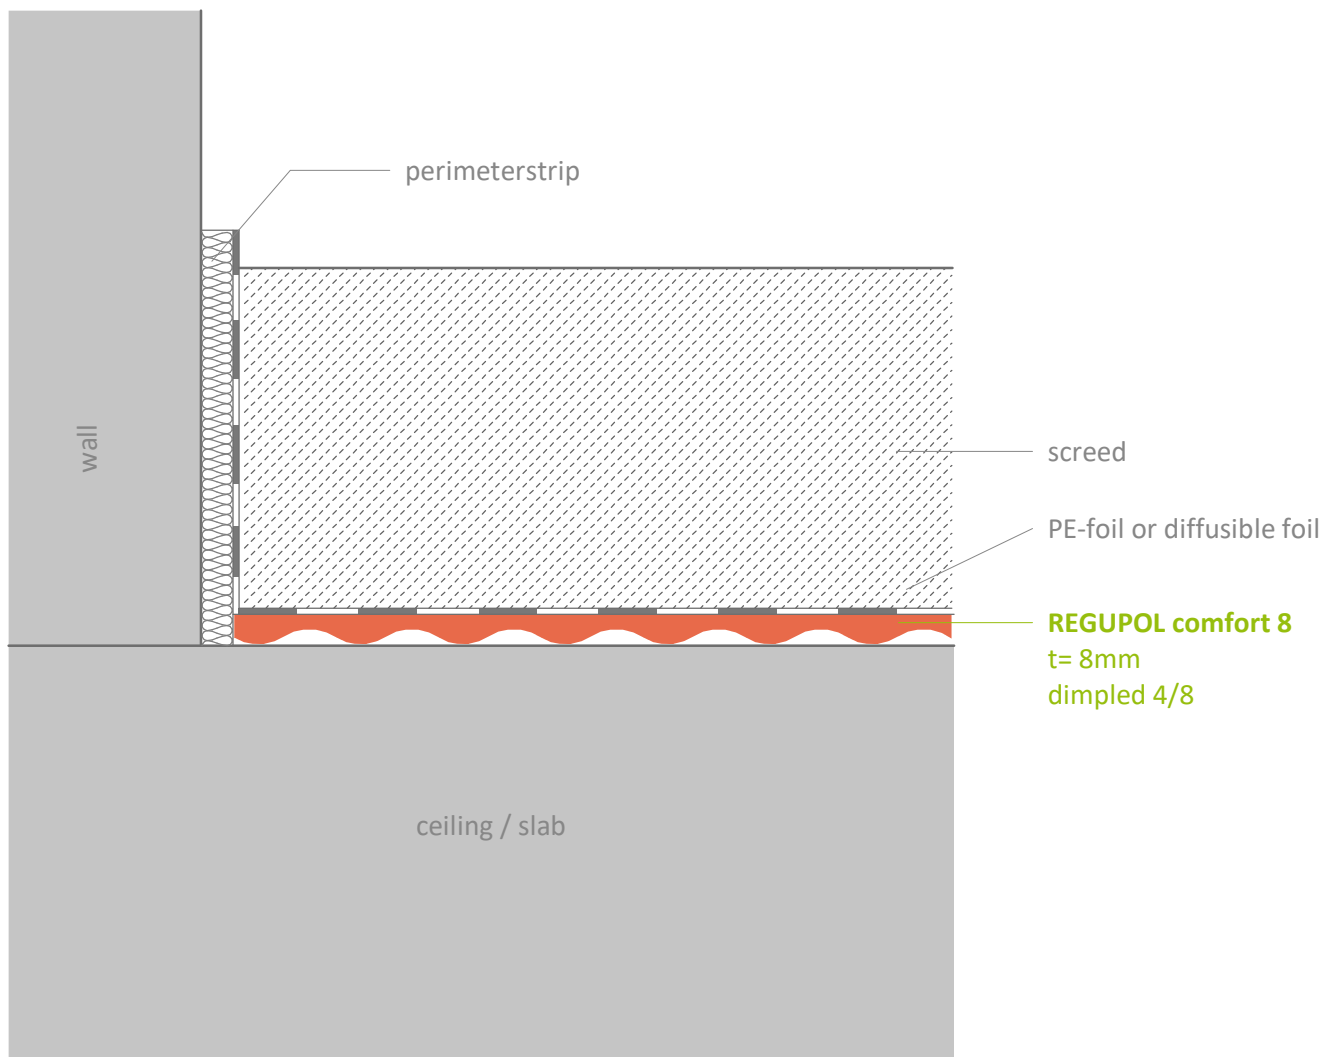

Impact sound insulation - under screed  
**REGUPOL comfort 8**  
under screed

**Contact**

**REGUPOL BSW GmbH**  
Am Hilgenacker 24  
57319 Bad Berleburg  
GERMANY  
[www.regupol.com](http://www.regupol.com)

**Notes**

Adjacent trades are only shown schematically and in parts. The applicability and other conditions or constraints need to be checked by the customer or user on their own responsibility. The technical data sheets, installation instructions and local conditions need to be considered.

**Project:** ---

Project-No.: ---

Detail: VSCHW-10-01-EN

Drawn by: P. Klein, Projektwerk GmbH

Date: 08.04.2021

Scale: 1 : 2