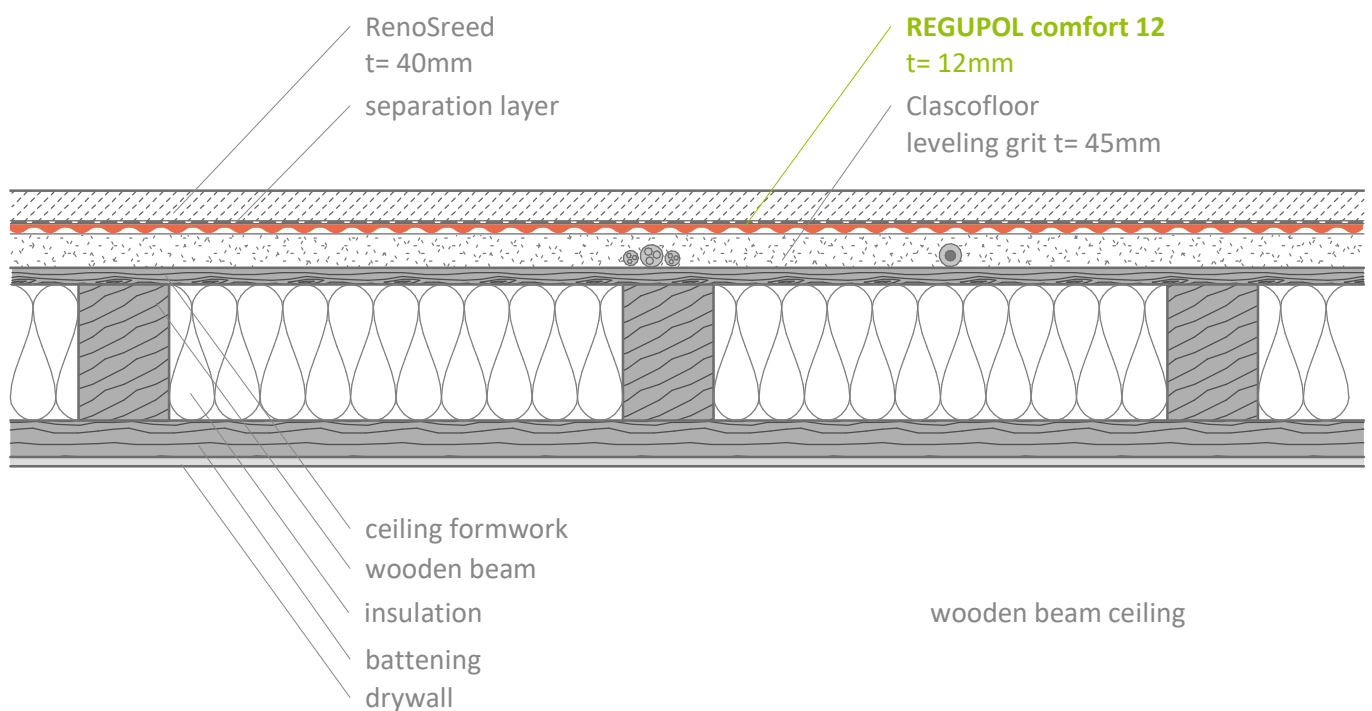

Impact sound insulation - on wooden ceiling

REGUPOL comfort 12

under RenoScreed

Contact

REGUPOL BSW GmbH
Am Hilgenacker 24
57319 Bad Berleburg
GERMANY
www.regupol.com

Notes

Adjacent trades are only shown schematically and in parts. The applicability and other conditions or constraints need to be checked by the customer or user on their own responsibility. The technical data sheets, installation instructions and local conditions need to be considered.

Project:

Project-No.: ---

Detail: VSCHW-11-07-EN

Drawn by: P. Klein, Projektwerk GmbH

Date: 02.09.2020

Scale: 1 : 10