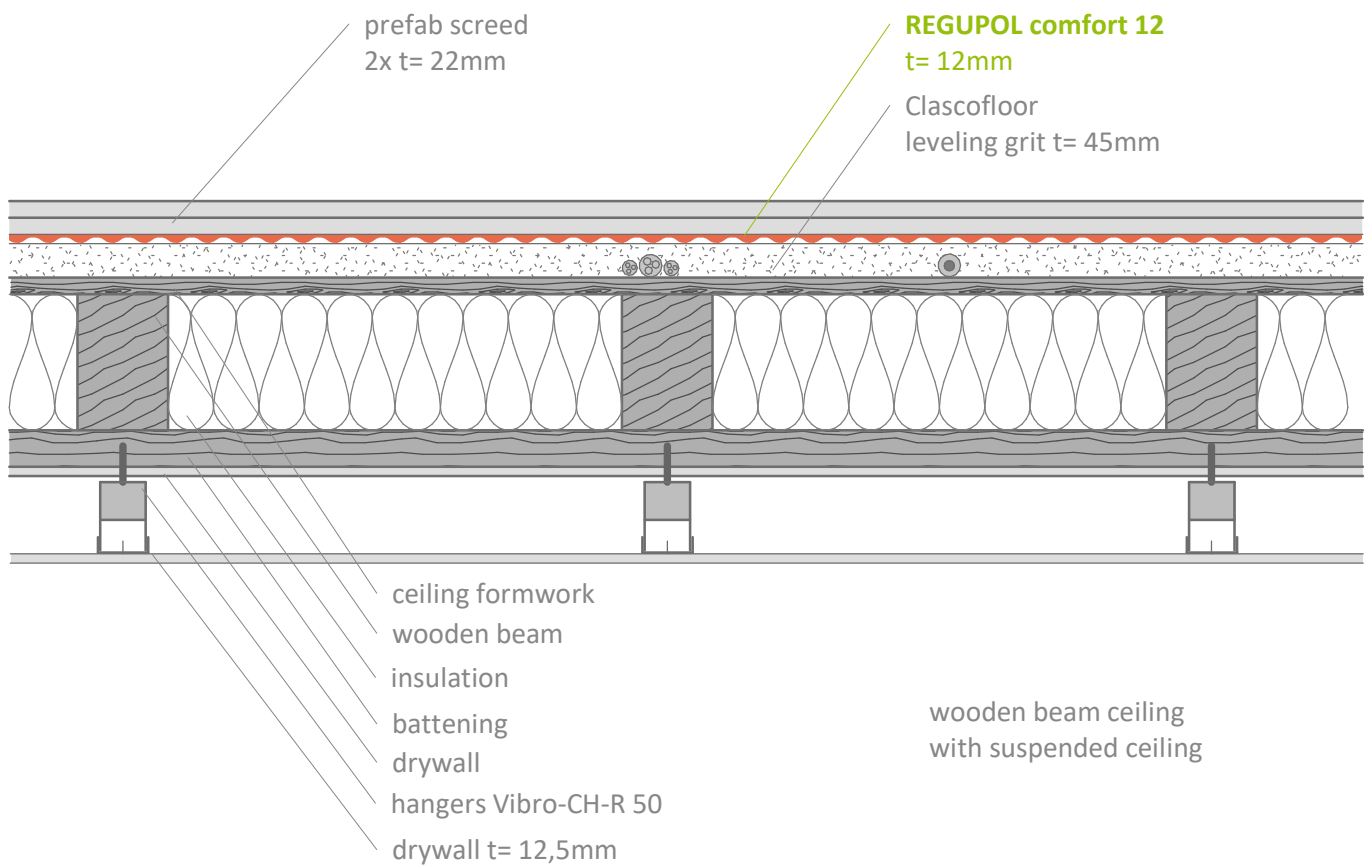

Impact sound insulation - on wooden ceiling

REGUPOL comfort 12

under prefab screed

Contact

REGUPOL BSW GmbH
Am Hilgenacker 24
57319 Bad Berleburg
GERMANY
www.regupol.com

Notes

Adjacent trades are only shown schematically and in parts. The applicability and other conditions or constraints need to be checked by the customer or user on their own responsibility. The technical data sheets, installation instructions and local conditions need to be considered.